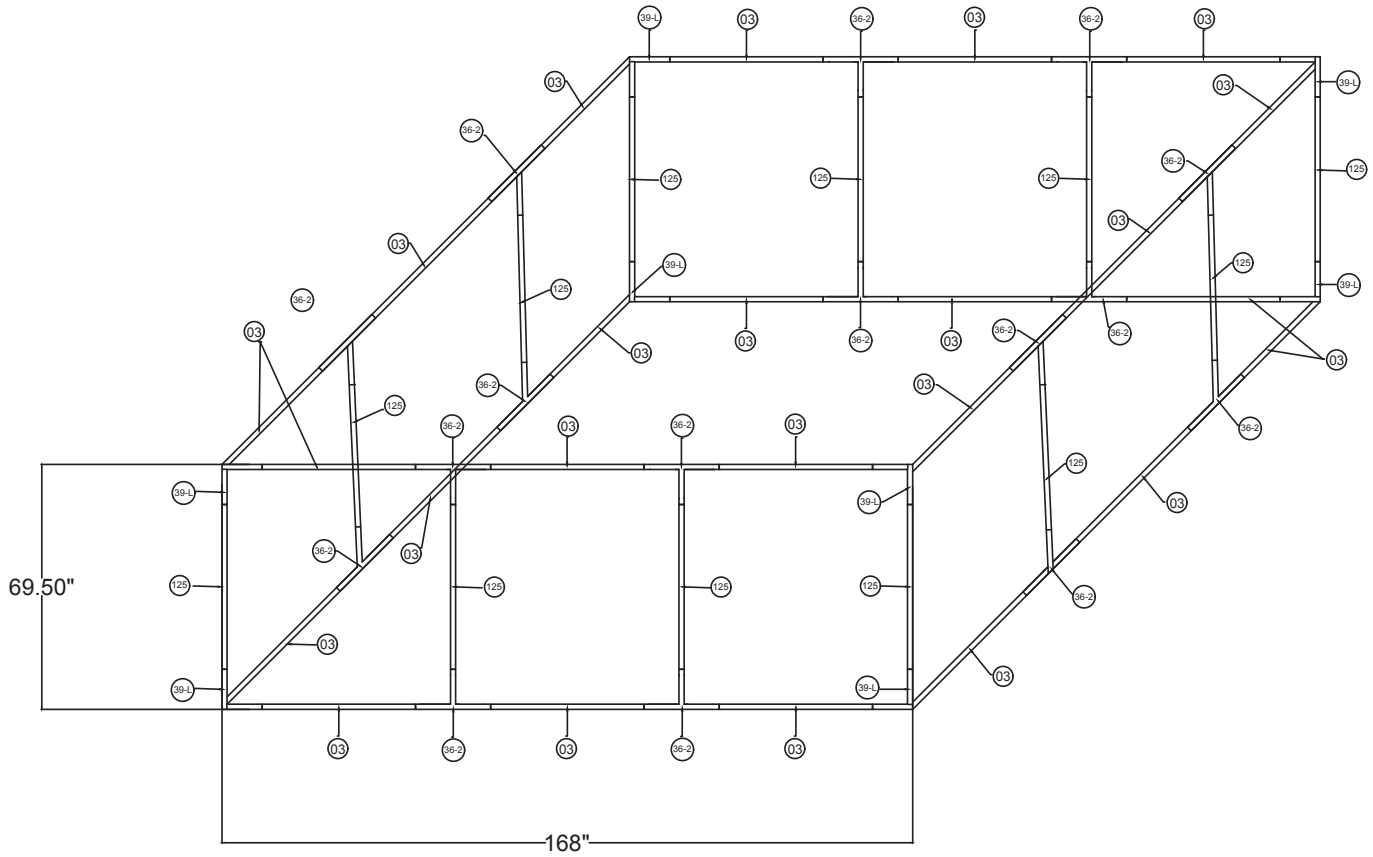

WAVELINE®

14'w x 6'h WL Hanging Sign

SHS1472

14'w x 6'h WL Hanging Sign	
Qty.	Part Number
8	WLM#039L-US
12	WLM#125
24	WLM#003
16	WLM#036-2-US
2	BGO-FABRIC-XL bag

Notes:

- * Does not include Hanging Cables
- * Will fit inside a CA600 or CA900 case